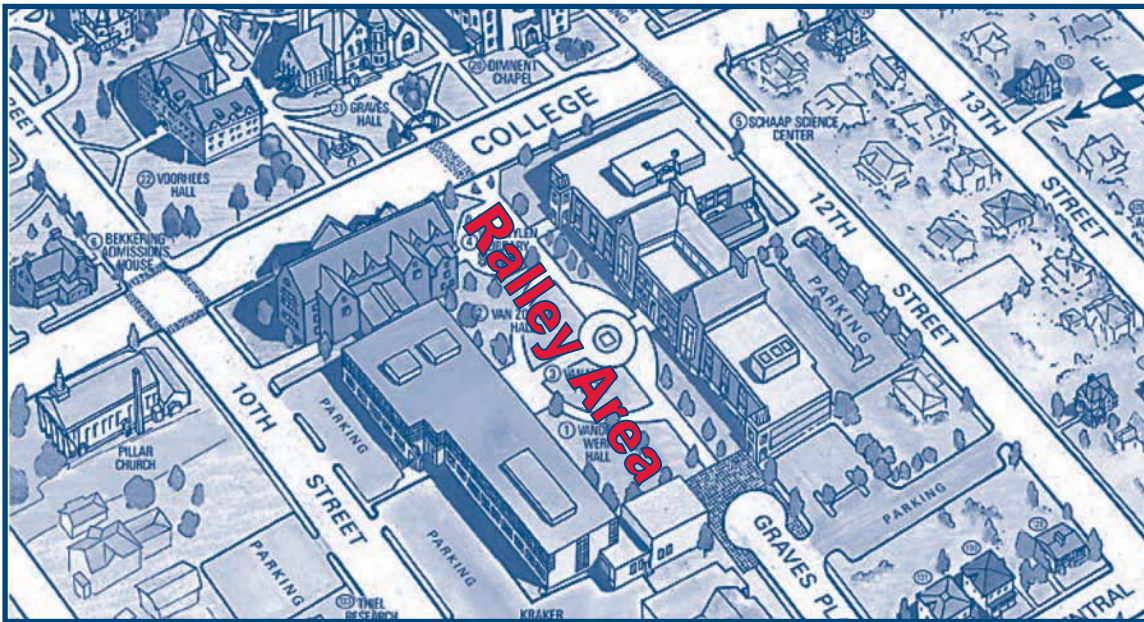

TRAIN DERAILMENT CHEMICAL SPILL

Because of the close proximity to the railroad tracks Hope College needs to be prepared to respond should a train carrying toxic chemicals derail. If there is a train derailment you will be notified on what to do next. Be prepared to:

- Stay upwind of the accident
- Prevent others from going outside to see what happened.
- Keep an eye on local news and the college website on what to do next.

1. <http://www.woodtv.com/>
2. WHTC – 1450AM – 392-3121
3. WTHS – 89.9AM

- Prepare (if asked to do so) to evacuate the area nearest the RR tracks and proceed to the college rally area located between the Schaap Science Center and Van Zoeren Hall or if inclement weather inside the Schaap Science Center and Van Zoeren and VanderWerf Halls. (see map below)
- Call **911** if you are trapped or need assistance in getting to the rally area.