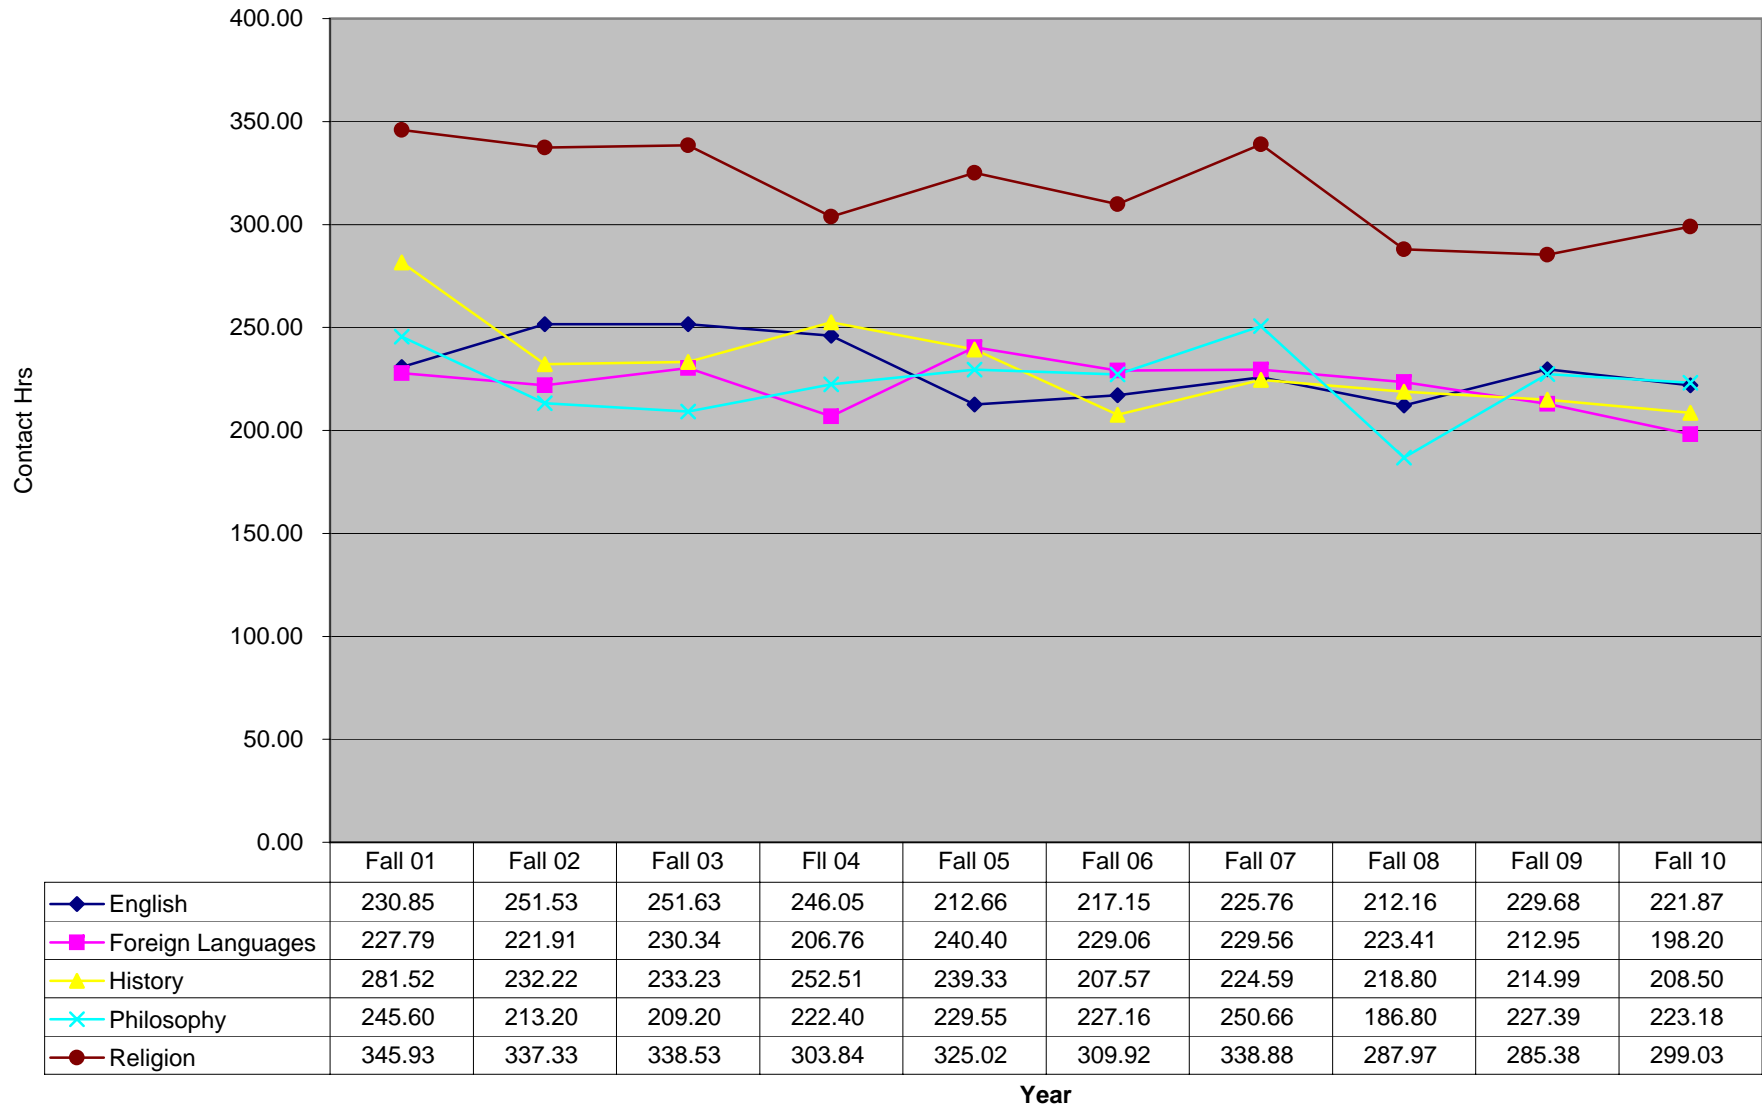

### Student Contact Hrs/FTE - Humanities Division

\*\*Political Science moved to Social Science Division in 1997.