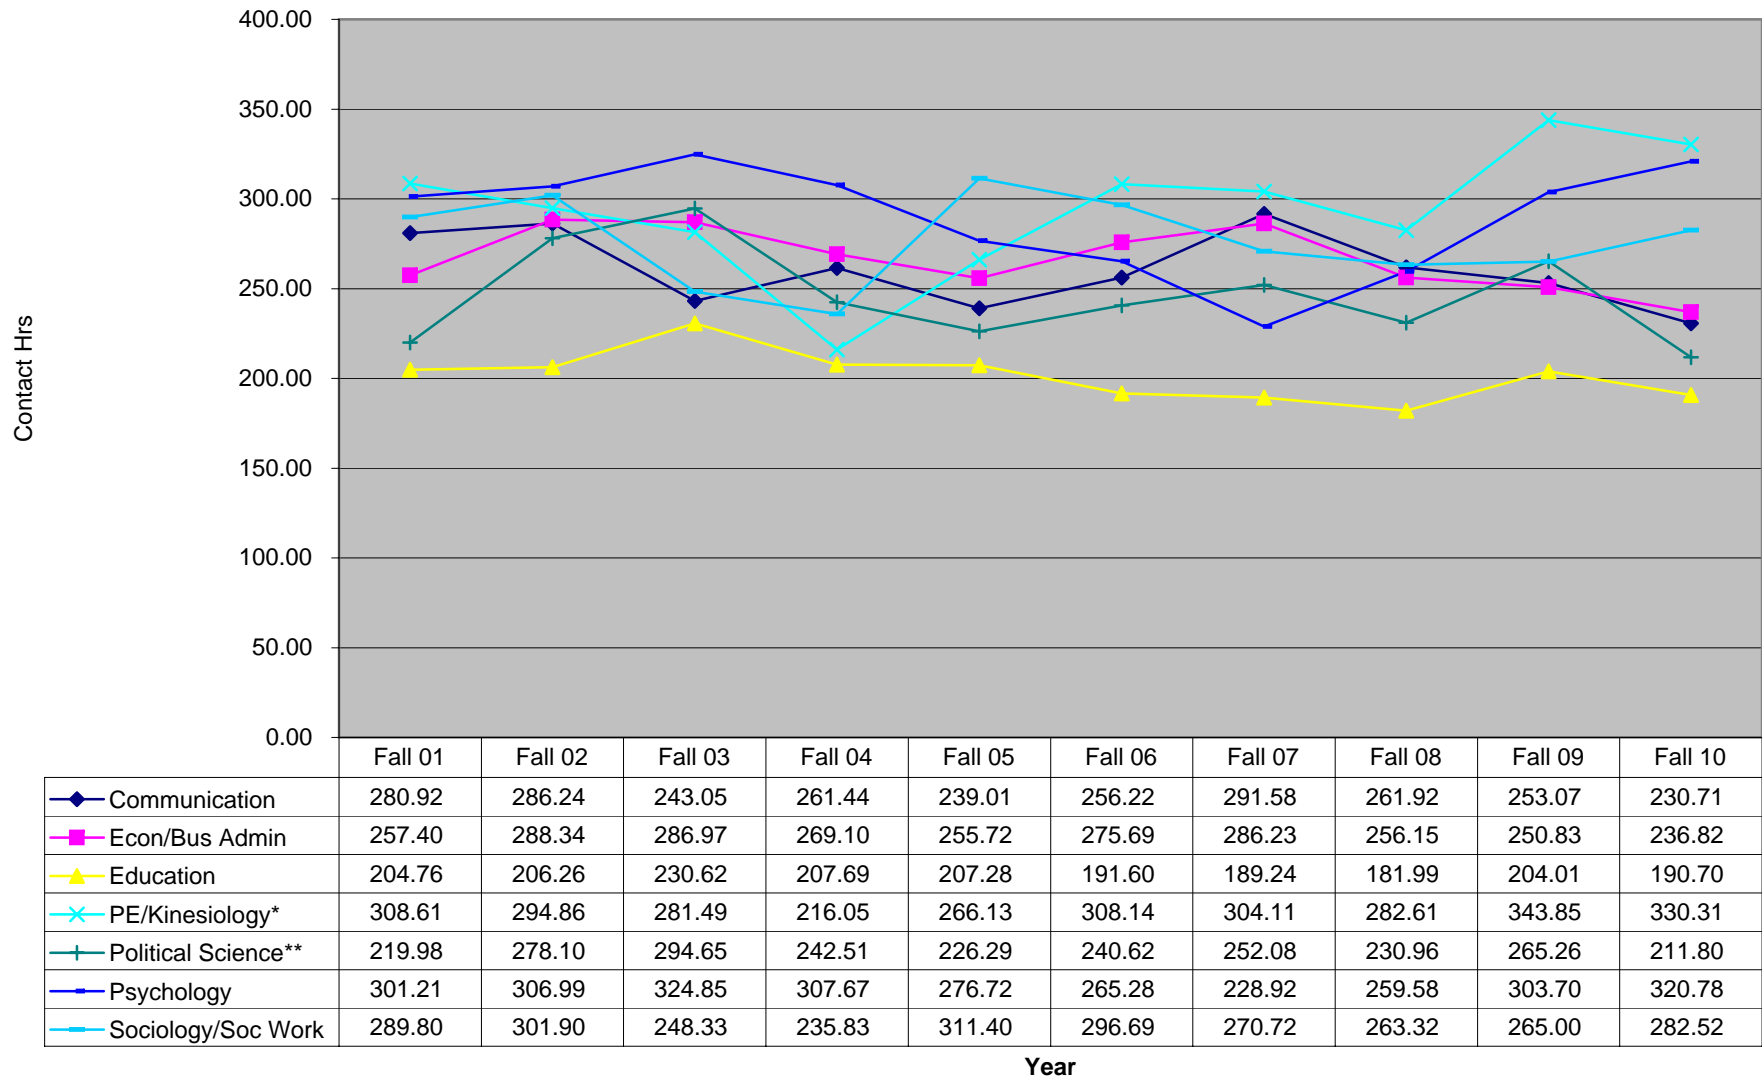

Student Contact Hrs/FTE - Social Sciences Division

*PE Dept became Kinesiology, effective Fall 1995.

**Political Science Dept moved from Humanities Division in 1997.