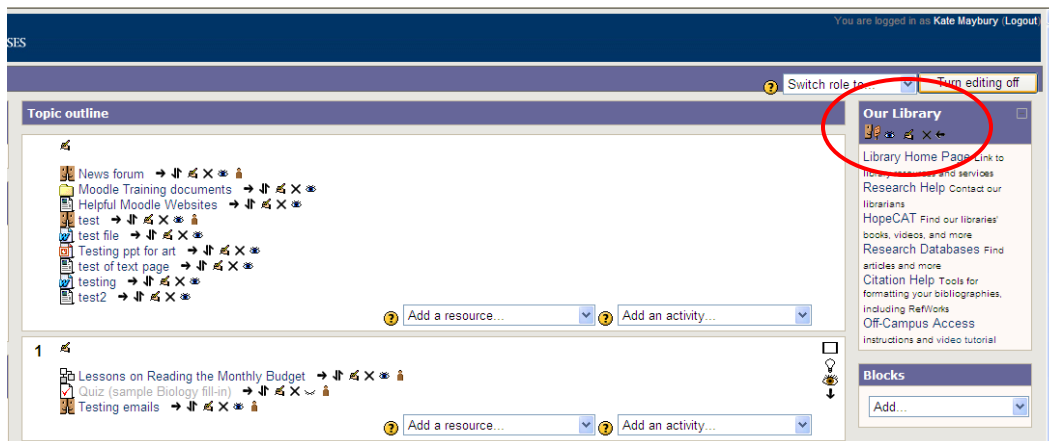

TURN OFF THE “OUR LIBRARY” BLOCK IN MOODLE

- Click "Turn editing on" –upper right corner of the Moodle screen

- Editing icons will appear in the “Our Library” block

- Click the X to delete the “Our Library” block
- Click “Turn editing off”