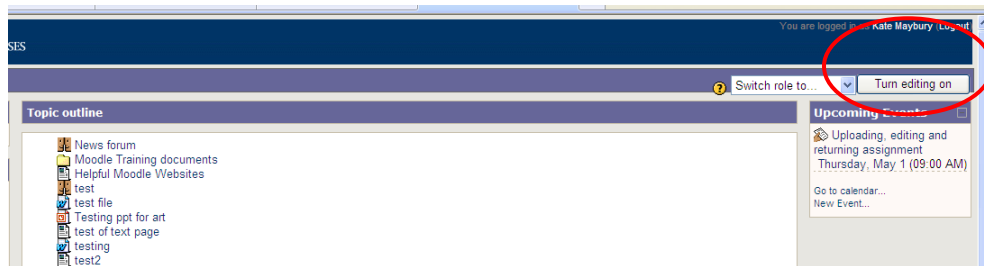

TURN OFF THE “OUR LIBRARY” BLOCK IN MOODLE

- Click "Turn editing on" –upper right corner of the Moodle screen

- Editing icons will appear in the “Our Library” block

- Click the X to delete the “Our Library” block
- Click “Turn editing off”