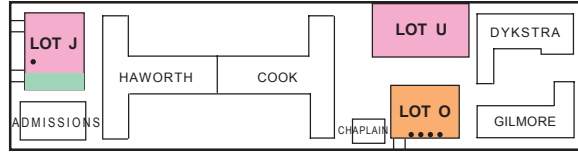

HOPE COLLEGE CAMPUS PARKING FACILITIES

CENTRAL AVE.

COLLEGE AVE.

COLUMBIA AVE.

LINCOLN AVE.

STUDENT PARKING

- LOT A Kollen Hall 13th St.
- LOT B Brumler Apts. 13th St.
- LOT C Peale Science 12th St.
- LOT D Parkview Apts. 9th St.
- LOT F 11th St./12th St./ R.R.
- LOT G College East Apts. 14th St.
- LOT L E. 9th St./Lincoln
- LOT M Dow Center 13th St.
- LOT N 14th St./ R.R.
- LOT P Columbia Ave.
- LOT Q 10th St./ R.R.
- LOT S 12th St./ R.R.
- LOT T Theil Research Center, 10th St.
- LOT V 9th St./Columbia Ave.
- LOT W 9th St./10th St./Lincoln Ave.
- LOT Y 15th St./ R.R.

COLLEGE VEHICLES ONLY

FACULTY AND STAFF PARKING

STUDENT PARKING

VISITOR PARKING

HANDICAP PARKING

HAWORTH PARKING ONLY

VISITOR PARKING

- LOT E DePree Art Center 11th St.
- LOT H Chapel College Ave.
- LOT J Admissions, College Ave.
- LOT M Dow Center 13th St.
- LOT R Martha Miller/ 11th St.

FACULTY / STAFF PARKING

- LOT C Peale Science 12th St.
- LOT E DePree Art Center 11th St.
- LOT I Van Zoeren/VanderWerf 10th St.
- LOT K Campus Safety/11th St.
- LOT M Dow Center 13th St.
- LOT O Keppel House 10th St.
- LOT R Martha Miller/ 11th St.
- LOT T Theil Research Center, 10th St.