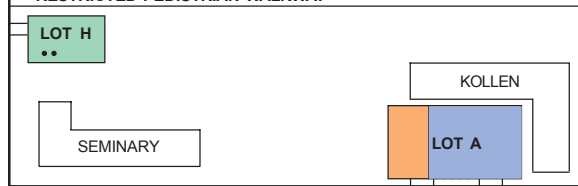

HOPE COLLEGE CAMPUS PARKING FACILITIES

CENTRAL AVE.

COLLEGE AVE.

COLUMBIA AVE.

LINCOLN AVE.

STUDENT PARKING

- LOT A Kollen Hall 13th St.
- LOT B Brumler Apts. 13th St.
- LOT C Peale Science 12th St.
- LOT D Parkview Apts. 9th St.
- LOT F 11th St./12th St./ R.R.
- LOT G College East Apts. 14th St.
- LOT L E. 9th St./Lincoln
- LOT M Dow Center 13th St.
- LOT N 14th St./ R.R.
- LOT P Columbia Ave.
- LOT Q 10th St./ R.R.
- LOT S 12th St./ R.R.
- LOT T Theil Research Center, 10th St.
- LOT V 9th St./Columbia Ave.
- LOT W 9th St./10th St./Lincoln Ave.
- LOT Y 15th St./ R.R.

COLLEGE VEHICLES ONLY

FACULTY AND STAFF PARKING

STUDENT PARKING

VISITOR PARKING

HANDICAP PARKING

HAWORTH PARKING ONLY

VISITOR PARKING

- LOT E DePree Art Center 11th St.
- LOT H Chapel College Ave.
- LOT J Admissions, College Ave.
- LOT M Dow Center 13th St.
- LOT R Martha Miller/ 11th St.

FACULTY / STAFF PARKING

- LOT C Peale Science 12th St.
- LOT E DePree Art Center 11th St.
- LOT I Van Zoeren/VanderWerf 10th St.
- LOT K Campus Safety/11th St.
- LOT M Dow Center 13th St.
- LOT O Keppel House 10th St.
- LOT R Martha Miller/ 11th St.
- LOT T Theil Research Center, 10th St.