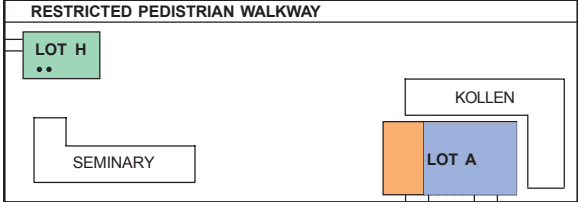

HOPE COLLEGE CAMPUS PARKING FACILITIES

CENTRAL AVE.

COLLEGE AVE.

COLUMBIA AVE.

LINCOLN AVE.

VISITOR PARKING

- LOT E DePree Art Center 11th St.
- LOT H Chapel College Ave.
- LOT J Admissions, College Ave.
- LOT M Dow Center 13th St.
- LOT R Martha Miller/ 11th St.

FACULTY / STAFF PARKING

- LOT C Peale Science 12th St.
- LOT E DePree Art Center 11th St.
- LOT I Van Zoeren/VanderWerf 10th St.
- LOT K Campus Safety/11th St.
- LOT M Dow Center 13th St.
- LOT O Keppel House 10th St.
- LOT R Martha Miller/ 11th St.
- LOT T Theil Research Center, 10th St.

STUDENT PARKING

- LOT A Kollen Hall 13th St.
- LOT B Brumler Apts. 13th St.
- LOT C Peale Science 12th St.
- LOT D Parkview Apts. 9th St.
- LOT F 11th St./12th St./ R.R.
- LOT G College East Apts. 14th St.
- LOT L E. 9th St./Lincoln
- LOT M Dow Center 13th St.
- LOT N 14th St./ R.R.
- LOT P Columbia Ave.
- LOT Q 10th St./ R.R.
- LOT S 12th St./ R.R.
- LOT T Theil Research Center, 10th St.
- LOT V 9th St./Columbia Ave.
- LOT W 9th St./10th St./Lincoln Ave.
- LOT Y 15th St./ R.R.

COLLEGE VEHICLES ONLY	FACULTY AND STAFF PARKING	STUDENT PARKING	VISITOR PARKING	HANDICAP PARKING	HAWORTH PARKING ONLY