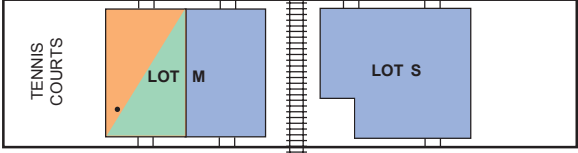

# HOPE COLLEGE CAMPUS PARKING FACILITIES

CENTRAL AVE.

COLLEGE AVE.

COLUMBIA AVE.

LINCOLN AVE.

**VISITOR PARKING**

- LOT E DePree Art Center 11<sup>th</sup> St.
- LOT H Chapel College Ave.
- LOT J Admissions, College Ave.
- LOT M Dow Center 13<sup>th</sup> St.
- LOT R Martha Miller/ 11<sup>th</sup> St.