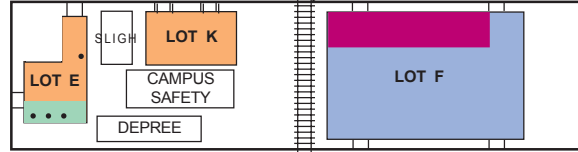

HOPE COLLEGE CAMPUS PARKING FACILITIES

CENTRAL AVE.

COLLEGE AVE.

COLUMBIA AVE.

LINCOLN AVE.

STUDENT PARKING

- LOT A Kollen Hall 13th St.
- LOT B Brumler Apts. 13th St.
- LOT C Peale Science 12th St.
- LOT D Parkview Apts. 9th St.
- LOT F 11th St./12th St./ R.R.
- LOT G College East Apts. 14th St.
- LOT L E. 9th St./Lincoln
- LOT M Dow Center 13th St.
- LOT N 14th St./ R.R.
- LOT P Columbia Ave.
- LOT Q 10th St./ R.R.
- LOT S 12th St./ R.R.
- LOT T Theil Research Center, 10th St.
- LOT V 9th St./Columbia Ave.
- LOT W 9th St./10th St./Lincoln Ave.
- LOT Y 15th St./ R.R.

COLLEGE VEHICLES ONLY

FACULTY AND STAFF PARKING

STUDENT PARKING

VISITOR PARKING

HANDICAP PARKING

HAWORTH PARKING ONLY

VISITOR PARKING

- LOT E DePree Art Center 11th St.
- LOT H Chapel College Ave.
- LOT J Admissions, College Ave.
- LOT M Dow Center 13th St.
- LOT R Martha Miller/ 11th St.