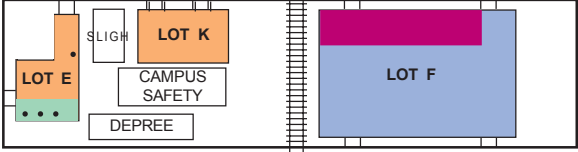

# HOPE COLLEGE CAMPUS PARKING FACILITIES

CENTRAL AVE.

COLLEGE AVE.

COLUMBIA AVE.

LINCOLN AVE.

**VISITOR PARKING**

- LOT E DePree Art Center 11<sup>th</sup> St.
- LOT H Chapel College Ave.
- LOT J Admissions, College Ave.
- LOT M Dow Center 13<sup>th</sup> St.
- LOT R Martha Miller/ 11<sup>th</sup> St.

**FACULTY / STAFF PARKING**

- LOT C Peale Science 12<sup>th</sup> St.
- LOT E DePree Art Center 11<sup>th</sup> St.
- LOT I Van Zoeren/VanderWerf 10<sup>th</sup> St.
- LOT K Campus Safety/11<sup>th</sup> St.
- LOT M Dow Center 13<sup>th</sup> St.
- LOT O Keppel House 10<sup>th</sup> St.
- LOT R Martha Miller/ 11<sup>th</sup> St.
- LOT T Theil Research Center, 10<sup>th</sup> St.