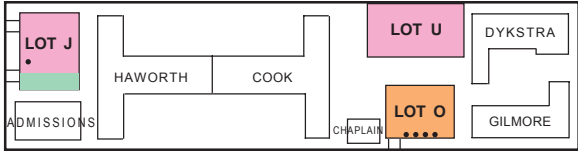

# HOPE COLLEGE CAMPUS PARKING FACILITIES

CENTRAL AVE.

COLLEGE AVE.

COLUMBIA AVE.

LINCOLN AVE.

**VISITOR PARKING**

- LOT E DePree Art Center 11<sup>th</sup> St.
- LOT H Chapel College Ave.
- LOT J Admissions, College Ave.
- LOT M Dow Center 13<sup>th</sup> St.
- LOT R Martha Miller/ 11<sup>th</sup> St.

**FACULTY / STAFF PARKING**

- LOT C Peale Science 12<sup>th</sup> St.
- LOT E DePree Art Center 11<sup>th</sup> St.
- LOT I Van Zoeren/VanderWerf 10<sup>th</sup> St.
- LOT K Campus Safety/11<sup>th</sup> St.
- LOT M Dow Center 13<sup>th</sup> St.
- LOT O Keppel House 10<sup>th</sup> St.
- LOT R Martha Miller/ 11<sup>th</sup> St.
- LOT T Theil Research Center, 10<sup>th</sup> St.

**STUDENT PARKING**

- LOT A Kollen Hall 13<sup>th</sup> St.
- LOT B Brumler Apts. 13<sup>th</sup> St.
- LOT C Peale Science 12<sup>th</sup> St.
- LOT D Parkview Apts. 9<sup>th</sup> St.
- LOT F 11<sup>th</sup> St./12<sup>th</sup> St./ R.R.
- LOT G College East Apts. 14<sup>th</sup> St.
- LOT L E. 9<sup>th</sup> St./Lincoln
- LOT M Dow Center 13<sup>th</sup> St.
- LOT N 14<sup>th</sup> St./ R.R.
- LOT P Columbia Ave.
- LOT Q 10<sup>th</sup> St./ R.R.
- LOT S 12<sup>th</sup> St./ R.R.
- LOT T Theil Research Center, 10<sup>th</sup> St.
- LOT V 9<sup>th</sup> St./Columbia Ave.
- LOT W 9<sup>th</sup> St./10<sup>th</sup> St./Lincoln Ave.
- LOT Y 15<sup>th</sup> St./ R.R.