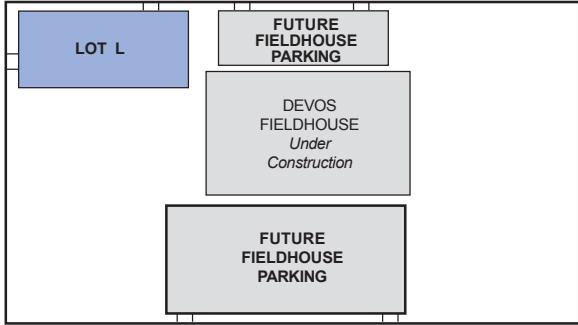

# HOPE COLLEGE CAMPUS PARKING FACILITIES

CENTRAL AVE.

COLLEGE AVE.

COLUMBIA AVE.

LINCOLN AVE.

**VISITOR PARKING**

- LOT E DePree Art Center 11<sup>th</sup> St.
- LOT H Chapel College Ave.
- LOT J Admissions, College Ave.
- LOT M Dow Center 13<sup>th</sup> St.
- LOT R Martha Miller/ 11<sup>th</sup> St.

**FACULTY / STAFF PARKING**

- LOT C Peale Science 12<sup>th</sup> St.
- LOT E DePree Art Center 11<sup>th</sup> St.
- LOT I Van Zoeren/VanderWerf 10<sup>th</sup> St.
- LOT K Campus Safety/11<sup>th</sup> St.
- LOT M Dow Center 13<sup>th</sup> St.
- LOT O Keppel House 10<sup>th</sup> St.
- LOT R Martha Miller/ 11<sup>th</sup> St.
- LOT T Theil Research Center, 10<sup>th</sup> St.

**STUDENT PARKING**

- LOT A Kollen Hall 13<sup>th</sup> St.
- LOT B Brumler Apts. 13<sup>th</sup> St.
- LOT C Peale Science 12<sup>th</sup> St.
- LOT D Parkview Apts. 9<sup>th</sup> St.
- LOT F 11<sup>th</sup> St./12<sup>th</sup> St./ R.R.
- LOT G College East Apts. 14<sup>th</sup> St.
- LOT L E. 9<sup>th</sup> St./Lincoln
- LOT M Dow Center 13<sup>th</sup> St.
- LOT N 14<sup>th</sup> St./ R.R.
- LOT P Columbia Ave.
- LOT Q 10<sup>th</sup> St./ R.R.
- LOT S 12<sup>th</sup> St./ R.R.
- LOT T Theil Research Center, 10<sup>th</sup> St.
- LOT V 9<sup>th</sup> St./Columbia Ave.
- LOT W 9<sup>th</sup> St./10<sup>th</sup> St./Lincoln Ave.
- LOT Y 15<sup>th</sup> St./ R.R.