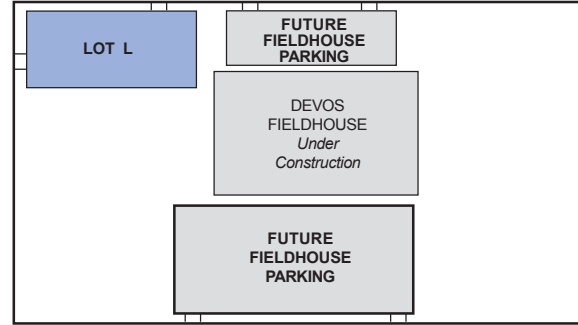

HOPE COLLEGE CAMPUS PARKING FACILITIES

CENTRAL AVE.

COLLEGE AVE.

COLUMBIA AVE.

LINCOLN AVE.

STUDENT PARKING

- LOT A Kollen Hall 13th St.
- LOT B Brumler Apts. 13th St.
- LOT C Peale Science 12th St.
- LOT D Parkview Apts. 9th St.
- LOT F 11th St./12th St./ R.R.
- LOT G College East Apts. 14th St.
- LOT L E. 9th St./Lincoln
- LOT M Dow Center 13th St.
- LOT N 14th St./ R.R.
- LOT P Columbia Ave.
- LOT Q 10th St./ R.R.
- LOT S 12th St./ R.R.
- LOT T Theil Research Center, 10th St.
- LOT V 9th St./Columbia Ave.
- LOT W 9th St./10th St./Lincoln Ave.
- LOT Y 15th St./ R.R.

COLLEGE VEHICLES ONLY

FACULTY AND STAFF PARKING

STUDENT PARKING

VISITOR PARKING

HANDICAP PARKING

HAWORTH PARKING ONLY

VISITOR PARKING

- LOT E DePree Art Center 11th St.
- LOT H Chapel College Ave.
- LOT J Admissions, College Ave.
- LOT M Dow Center 13th St.
- LOT R Martha Miller/ 11th St.

FACULTY / STAFF PARKING

- LOT C Peale Science 12th St.
- LOT E DePree Art Center 11th St.
- LOT I Van Zoeren/VanderWerf 10th St.
- LOT K Campus Safety/11th St.
- LOT M Dow Center 13th St.
- LOT O Keppel House 10th St.
- LOT R Martha Miller/ 11th St.
- LOT T Theil Research Center, 10th St.