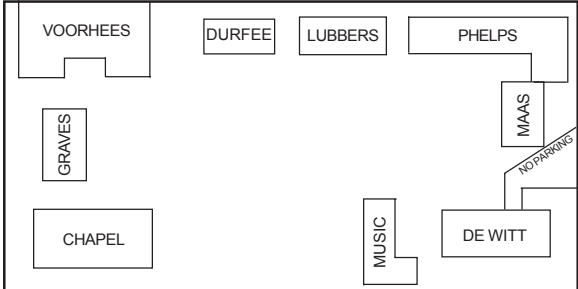

# HOPE COLLEGE CAMPUS PARKING FACILITIES

CENTRAL AVE.

COLLEGE AVE.

COLUMBIA AVE.

LINCOLN AVE.

**VISITOR PARKING**

- LOT E DePree Art Center 11<sup>th</sup> St.
- LOT H Chapel College Ave.
- LOT J Admissions, College Ave.
- LOT M Dow Center 13<sup>th</sup> St.
- LOT R Martha Miller/ 11<sup>th</sup> St.

**FACULTY / STAFF PARKING**

- LOT C Peale Science 12<sup>th</sup> St.
- LOT E DePree Art Center 11<sup>th</sup> St.
- LOT I Van Zoeren/VanderWerf 10<sup>th</sup> St.
- LOT K Campus Safety/11<sup>th</sup> St.
- LOT M Dow Center 13<sup>th</sup> St.
- LOT O Keppel House 10<sup>th</sup> St.
- LOT R Martha Miller/ 11<sup>th</sup> St.
- LOT T Theil Research Center, 10<sup>th</sup> St.

**STUDENT PARKING**

- LOT A Kollen Hall 13<sup>th</sup> St.
- LOT B Brumler Apts. 13<sup>th</sup> St.
- LOT C Peale Science 12<sup>th</sup> St.
- LOT D Parkview Apts. 9<sup>th</sup> St.
- LOT F 11<sup>th</sup> St./12<sup>th</sup> St./ R.R.
- LOT G College East Apts. 14<sup>th</sup> St.
- LOT L E. 9<sup>th</sup> St./Lincoln
- LOT M Dow Center 13<sup>th</sup> St.
- LOT N 14<sup>th</sup> St./ R.R.
- LOT P Columbia Ave.
- LOT Q 10<sup>th</sup> St./ R.R.
- LOT S 12<sup>th</sup> St./ R.R.
- LOT T Theil Research Center, 10<sup>th</sup> St.
- LOT V 9<sup>th</sup> St./Columbia Ave.
- LOT W 9<sup>th</sup> St./10<sup>th</sup> St./Lincoln Ave.
- LOT Y 15<sup>th</sup> St./ R.R.