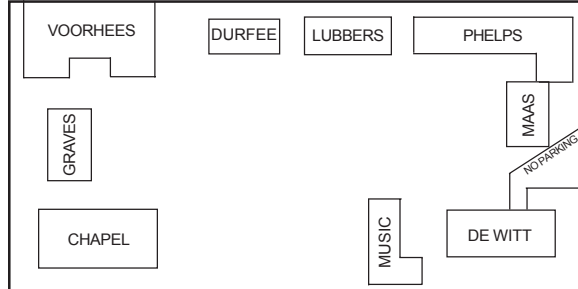

HOPE COLLEGE CAMPUS PARKING FACILITIES

CENTRAL AVE.

COLLEGE AVE.

COLUMBIA AVE.

LINCOLN AVE.

STUDENT PARKING

- LOT A Kollen Hall 13th St.
- LOT B Brumler Apts. 13th St.
- LOT C Peale Science 12th St.
- LOT D Parkview Apts. 9th St.
- LOT F 11th St./12th St./ R.R.
- LOT G College East Apts. 14th St.
- LOT L E. 9th St./Lincoln
- LOT M Dow Center 13th St.
- LOT N 14th St./ R.R.
- LOT P Columbia Ave.
- LOT Q 10th St./ R.R.
- LOT S 12th St./ R.R.
- LOT T Theil Research Center, 10th St.
- LOT V 9th St./Columbia Ave.
- LOT W 9th St./10th St./Lincoln Ave.
- LOT Y 15th St./ R.R.

COLLEGE VEHICLES ONLY

FACULTY AND STAFF PARKING

STUDENT PARKING

VISITOR PARKING

HANDICAP PARKING

HAWORTH PARKING ONLY

VISITOR PARKING

- LOT E DePree Art Center 11th St.
- LOT H Chapel College Ave.
- LOT J Admissions, College Ave.
- LOT M Dow Center 13th St.
- LOT R Martha Miller/ 11th St.

FACULTY / STAFF PARKING

- LOT C Peale Science 12th St.
- LOT E DePree Art Center 11th St.
- LOT I Van Zoeren/VanderWerf 10th St.
- LOT K Campus Safety/11th St.
- LOT M Dow Center 13th St.
- LOT O Keppel House 10th St.
- LOT R Martha Miller/ 11th St.
- LOT T Theil Research Center, 10th St.